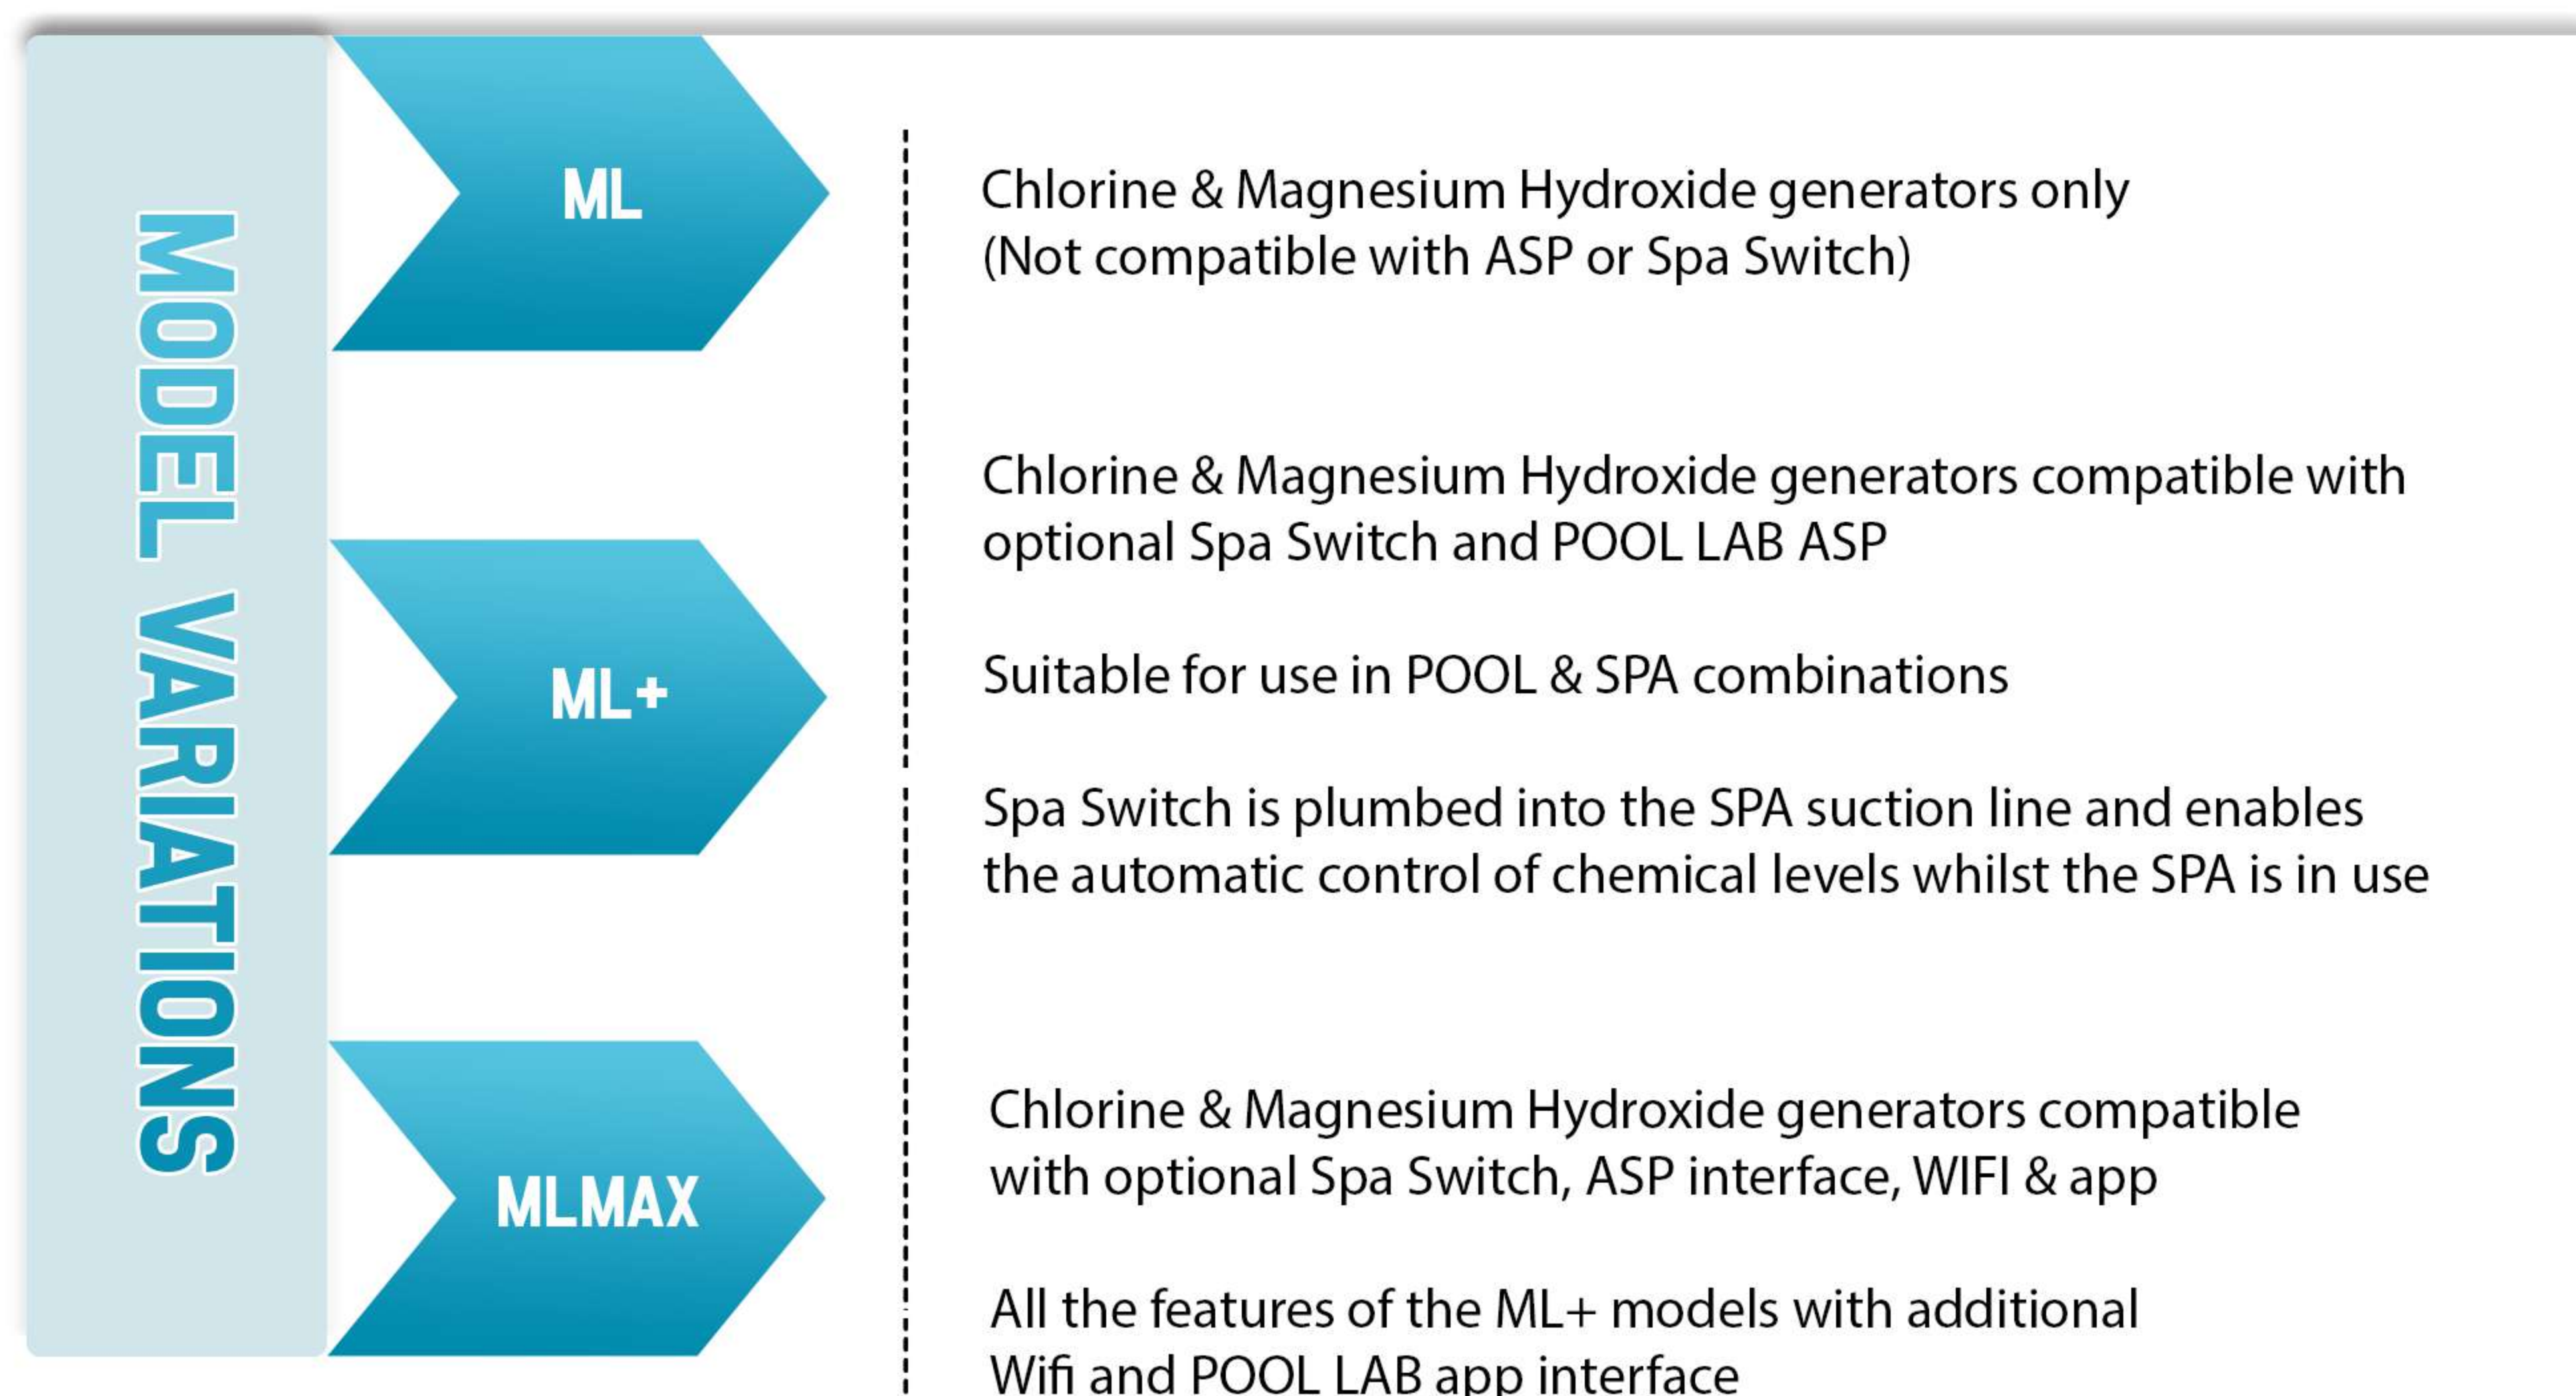

MINERAL LAB MODELS

MODEL	DESCRIPTION	POOL LAB ASP COMPATIBLE	SPA SWITCH COMPATIBLE	WIFI/APP COMPATIBLE	MAX POOL SIZE
ML25	Mineral Lab Generator 25g/hr	NO	NO	NO	90,000
ML35	Mineral Lab Generator 35g/hr	NO	NO	NO	126,000
ML45	Mineral Lab Generator 45g/hr	NO	NO	NO	162,000

MODEL	DESCRIPTION	POOL LAB ASP COMPATIBLE	SPA SWITCH COMPATIBLE	WIFI/APP COMPATIBLE	MAX POOL SIZE
ML25+	Mineral Lab Generator 25g/hr	YES	YES	NO	90,000
ML35+	Mineral Lab Generator 35g/hr	YES	YES	NO	126,000
ML45+	Mineral Lab Generator 45g/hr	YES	YES	NO	162,000

MODEL	DESCRIPTION	POOL LAB ASP COMPATIBLE	SPA SWITCH COMPATIBLE	WIFI/APP COMPATIBLE	MAX POOL SIZE
ML25max	Mineral Lab Generator 25g/hr	YES	YES	YES	90,000
ML35max	Mineral Lab Generator 35g/hr	YES	YES	YES	126,000
ML45max	Mineral Lab Generator 45g/hr	YES	YES	YES	162,000