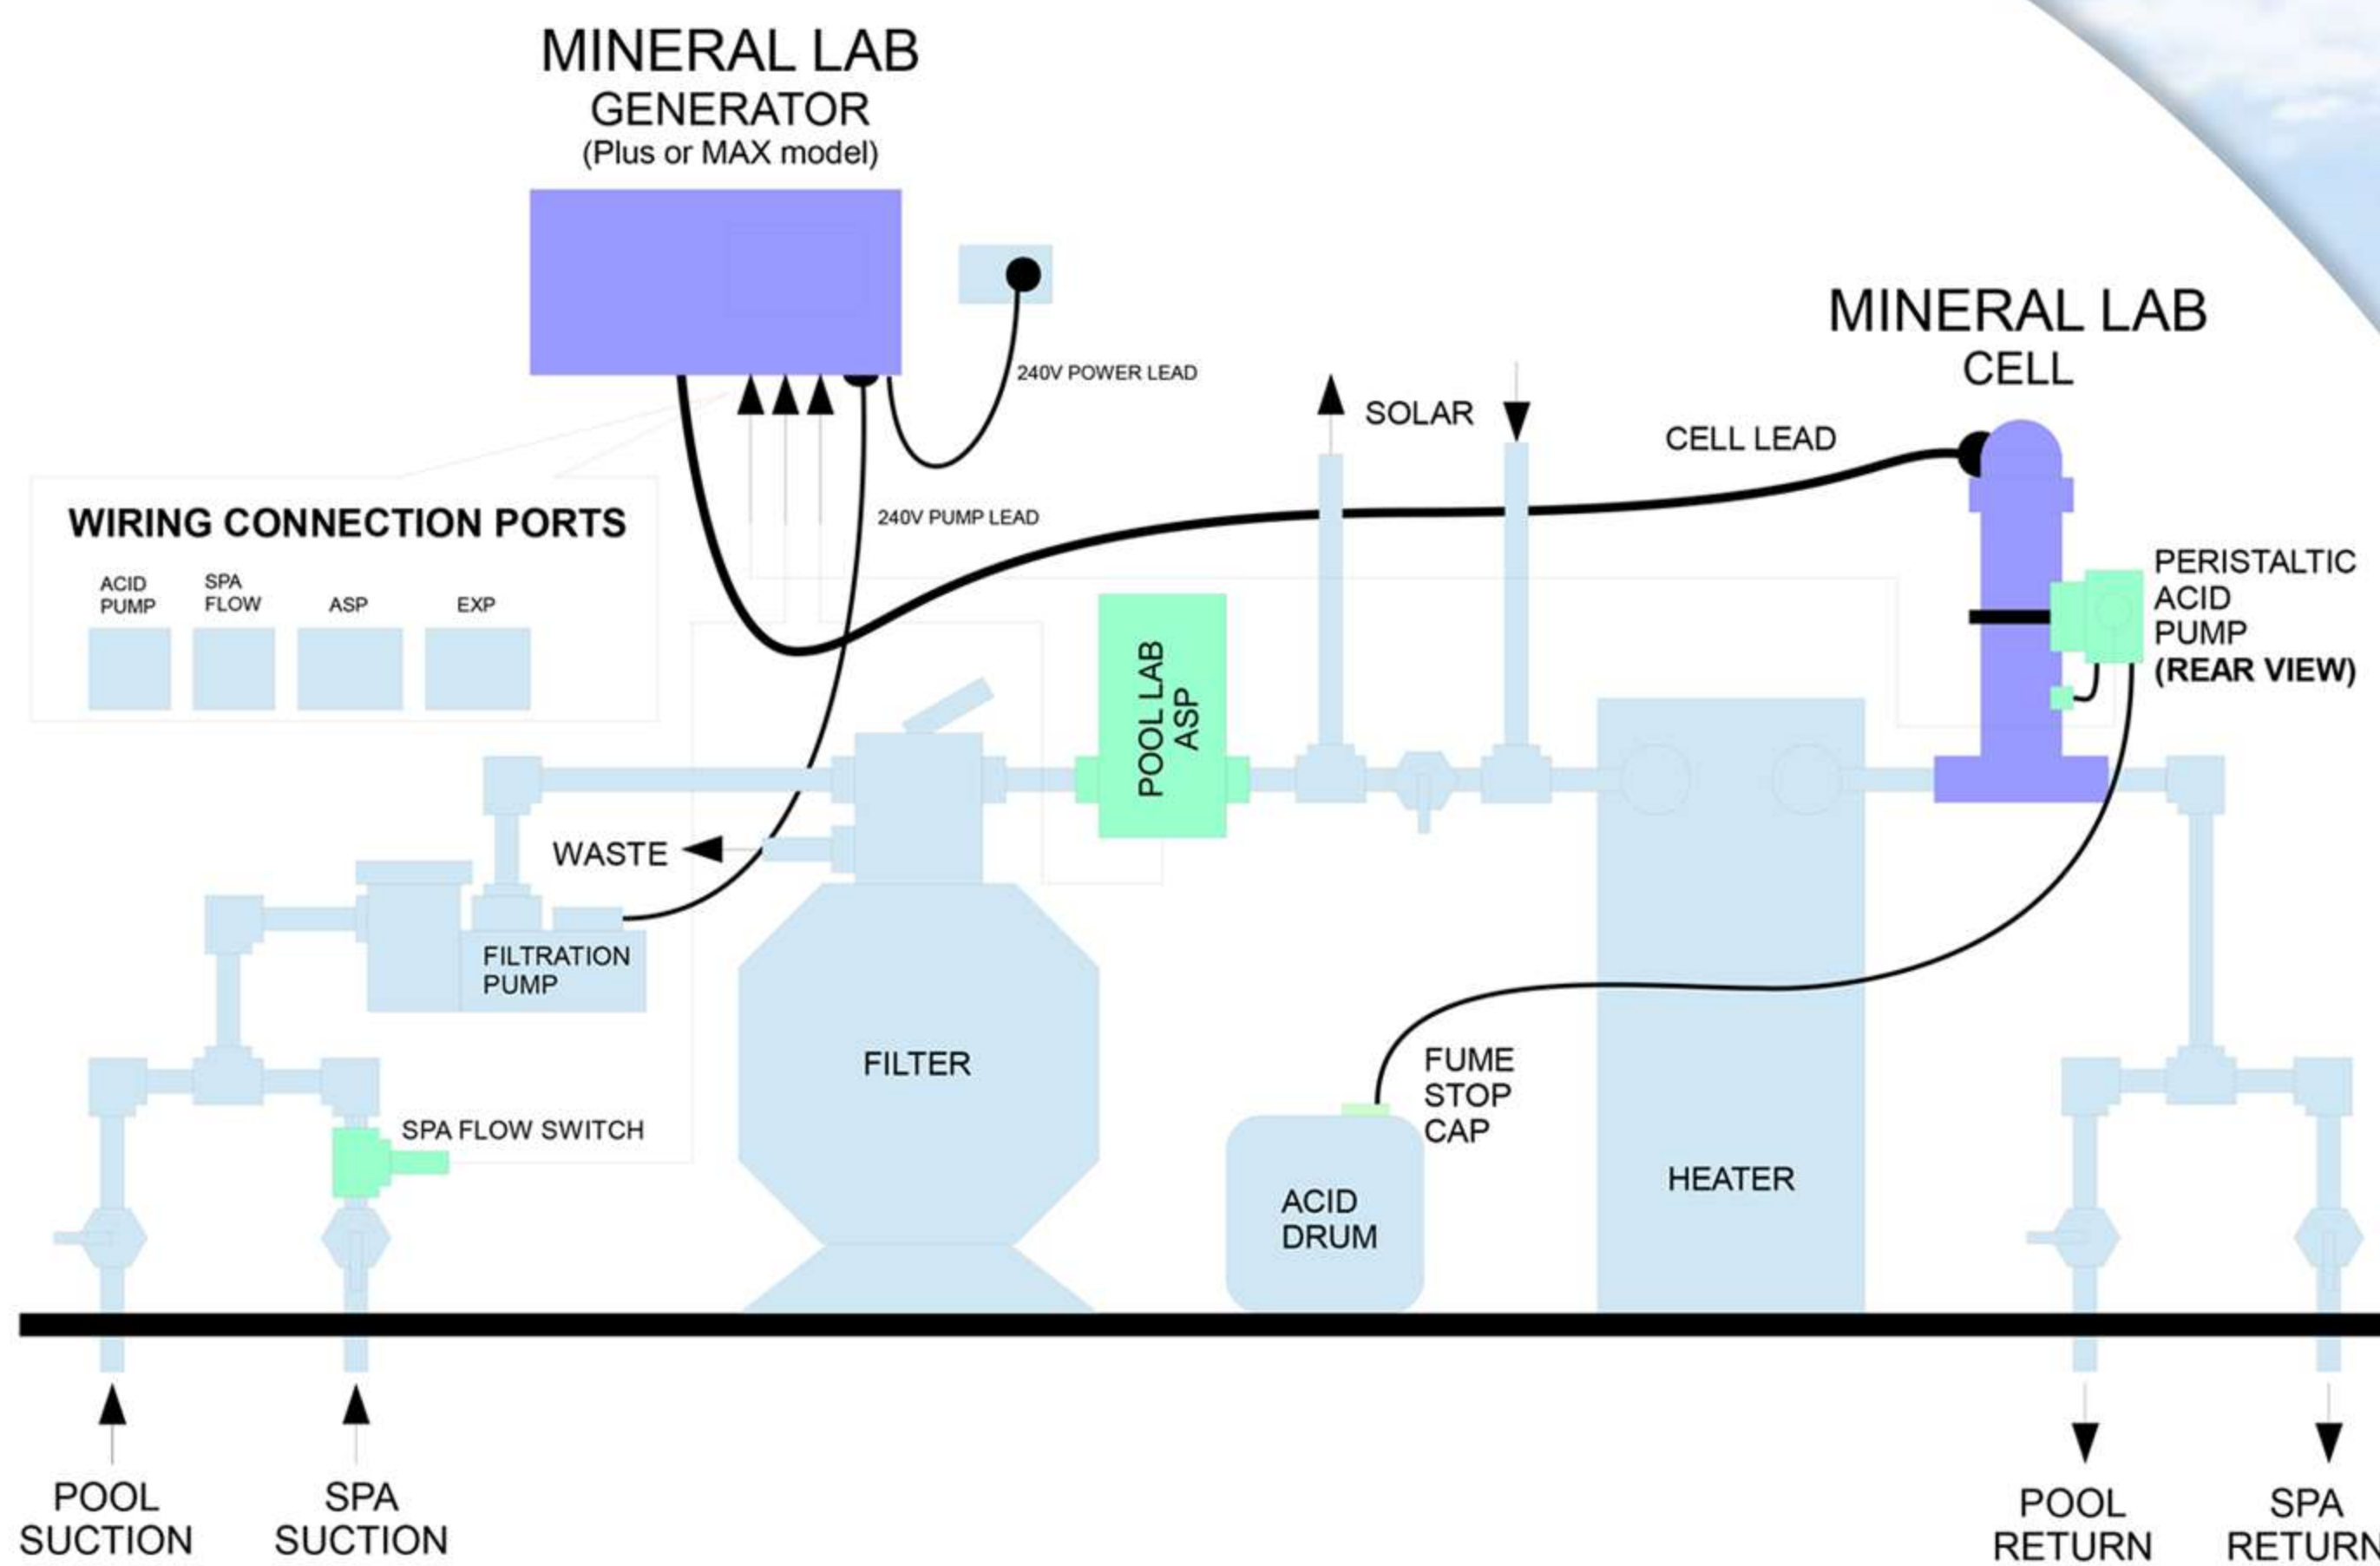

Mineral Lab Generators can and should be paired with a **POOL LAB ASP** Auto Sampling Photometer.

POOL LAB is the world's most reliable, accurate and economical water management system.

The patented photometric analyser monitors and controls the mineral sanitiser levels and pH to ensure the safety and comfort of swimmers.

The science of Mineral Lab is far superior to other treatment systems you may find.

-  *Highest level of swimmer & operator safety*
-  *Highest level of water quality*
-  *Highest level of water clarity*
-  *Option a Mineral Lab system with a POOL LAB ASP – Auto Sampling Photometer- and you have the world's most reliable, accurate and economical water management system*